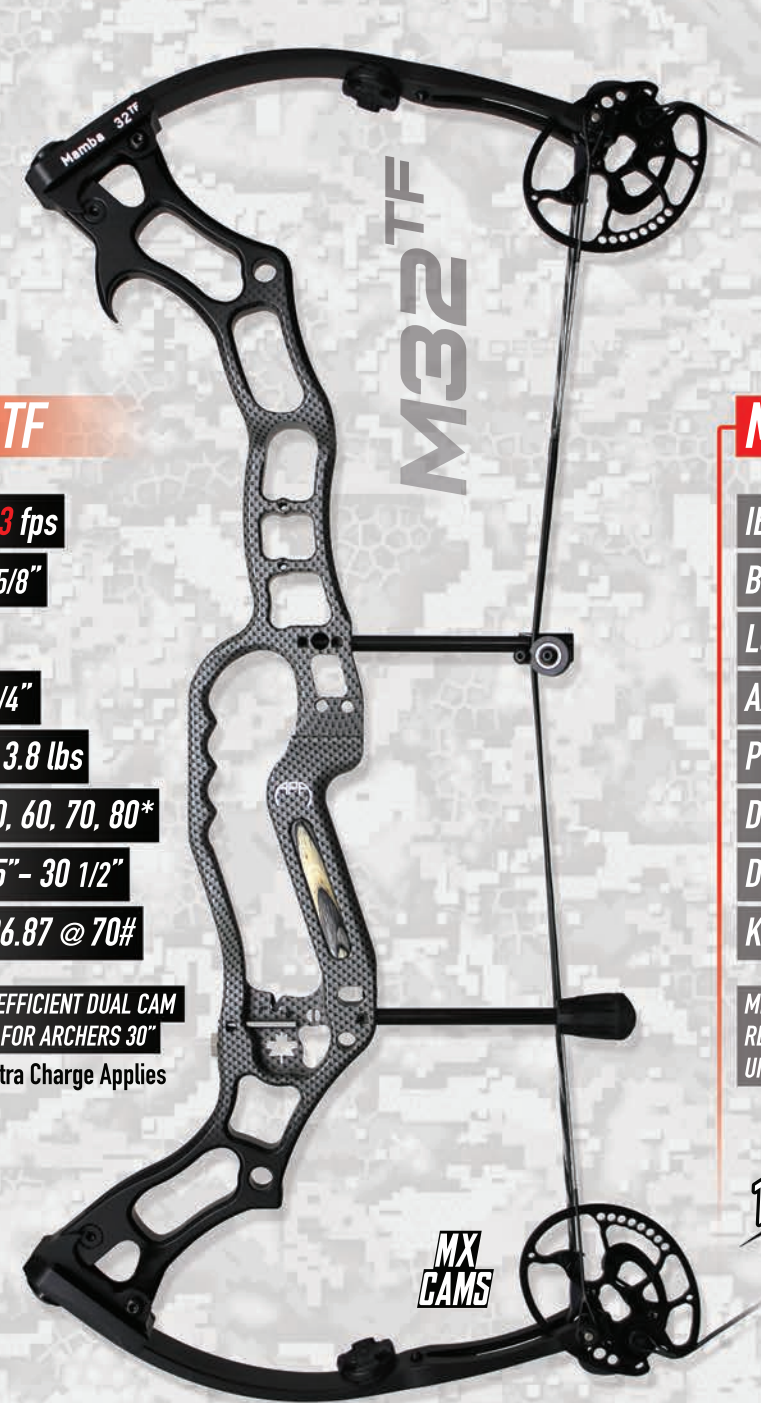

Let Off - **75%**

Axle to Axle - **34 1/16"**

Physical Weight - **4.0 lbs**

Draw Weights - **50, 60, 70, 80***

Draw Lengths - **24" - 30"**

Kinetic Energy - **82.10 @ 70#**

DELIVERS THE HIGHEST LEVEL OF PERFORMANCE, IDEAL FOR SHORT DRAW AND SEASONED ARCHERS.

IBO/ATA - up to 353 fps

Brace Height - 6 5/8"

Let Off - 75%

Axle to Axle - 32 1/4"

Physical Weight - 3.8 lbs

Draw Weights - 50, 60, 70, 80*

Draw Lengths - 25" - 30 1/2"

Kinetic Energy - 96.87 @ 70#

APA'S SMOOTHEST, MOST EFFICIENT DUAL CAM BOW YET. RECOMMENDED FOR ARCHERS 30" DRAW AND UNDER. * Extra Charge Applies

TWIN FLEX
LIMBS

MX
CAMS

MAMBA 34 TF

IBO/ATA - up to 355 fps

Brace Height - 6 1/8"

Let Off - 75%

Axle to Axle - 34 1/8"

Physical Weight - 3.9 lbs

Draw Weights - 50, 60, 70, 80*

Draw Lengths - 25 1/2" - 31"

Kinetic Energy - 97.97 @ 70#

MID-SIZED, LIGHTWEIGHT, HIGH-ENERGY BOW. RECOMMENDED FOR ARCHERS 31" DRAW AND UNDER. PERFECT ALL-AROUND BOW.