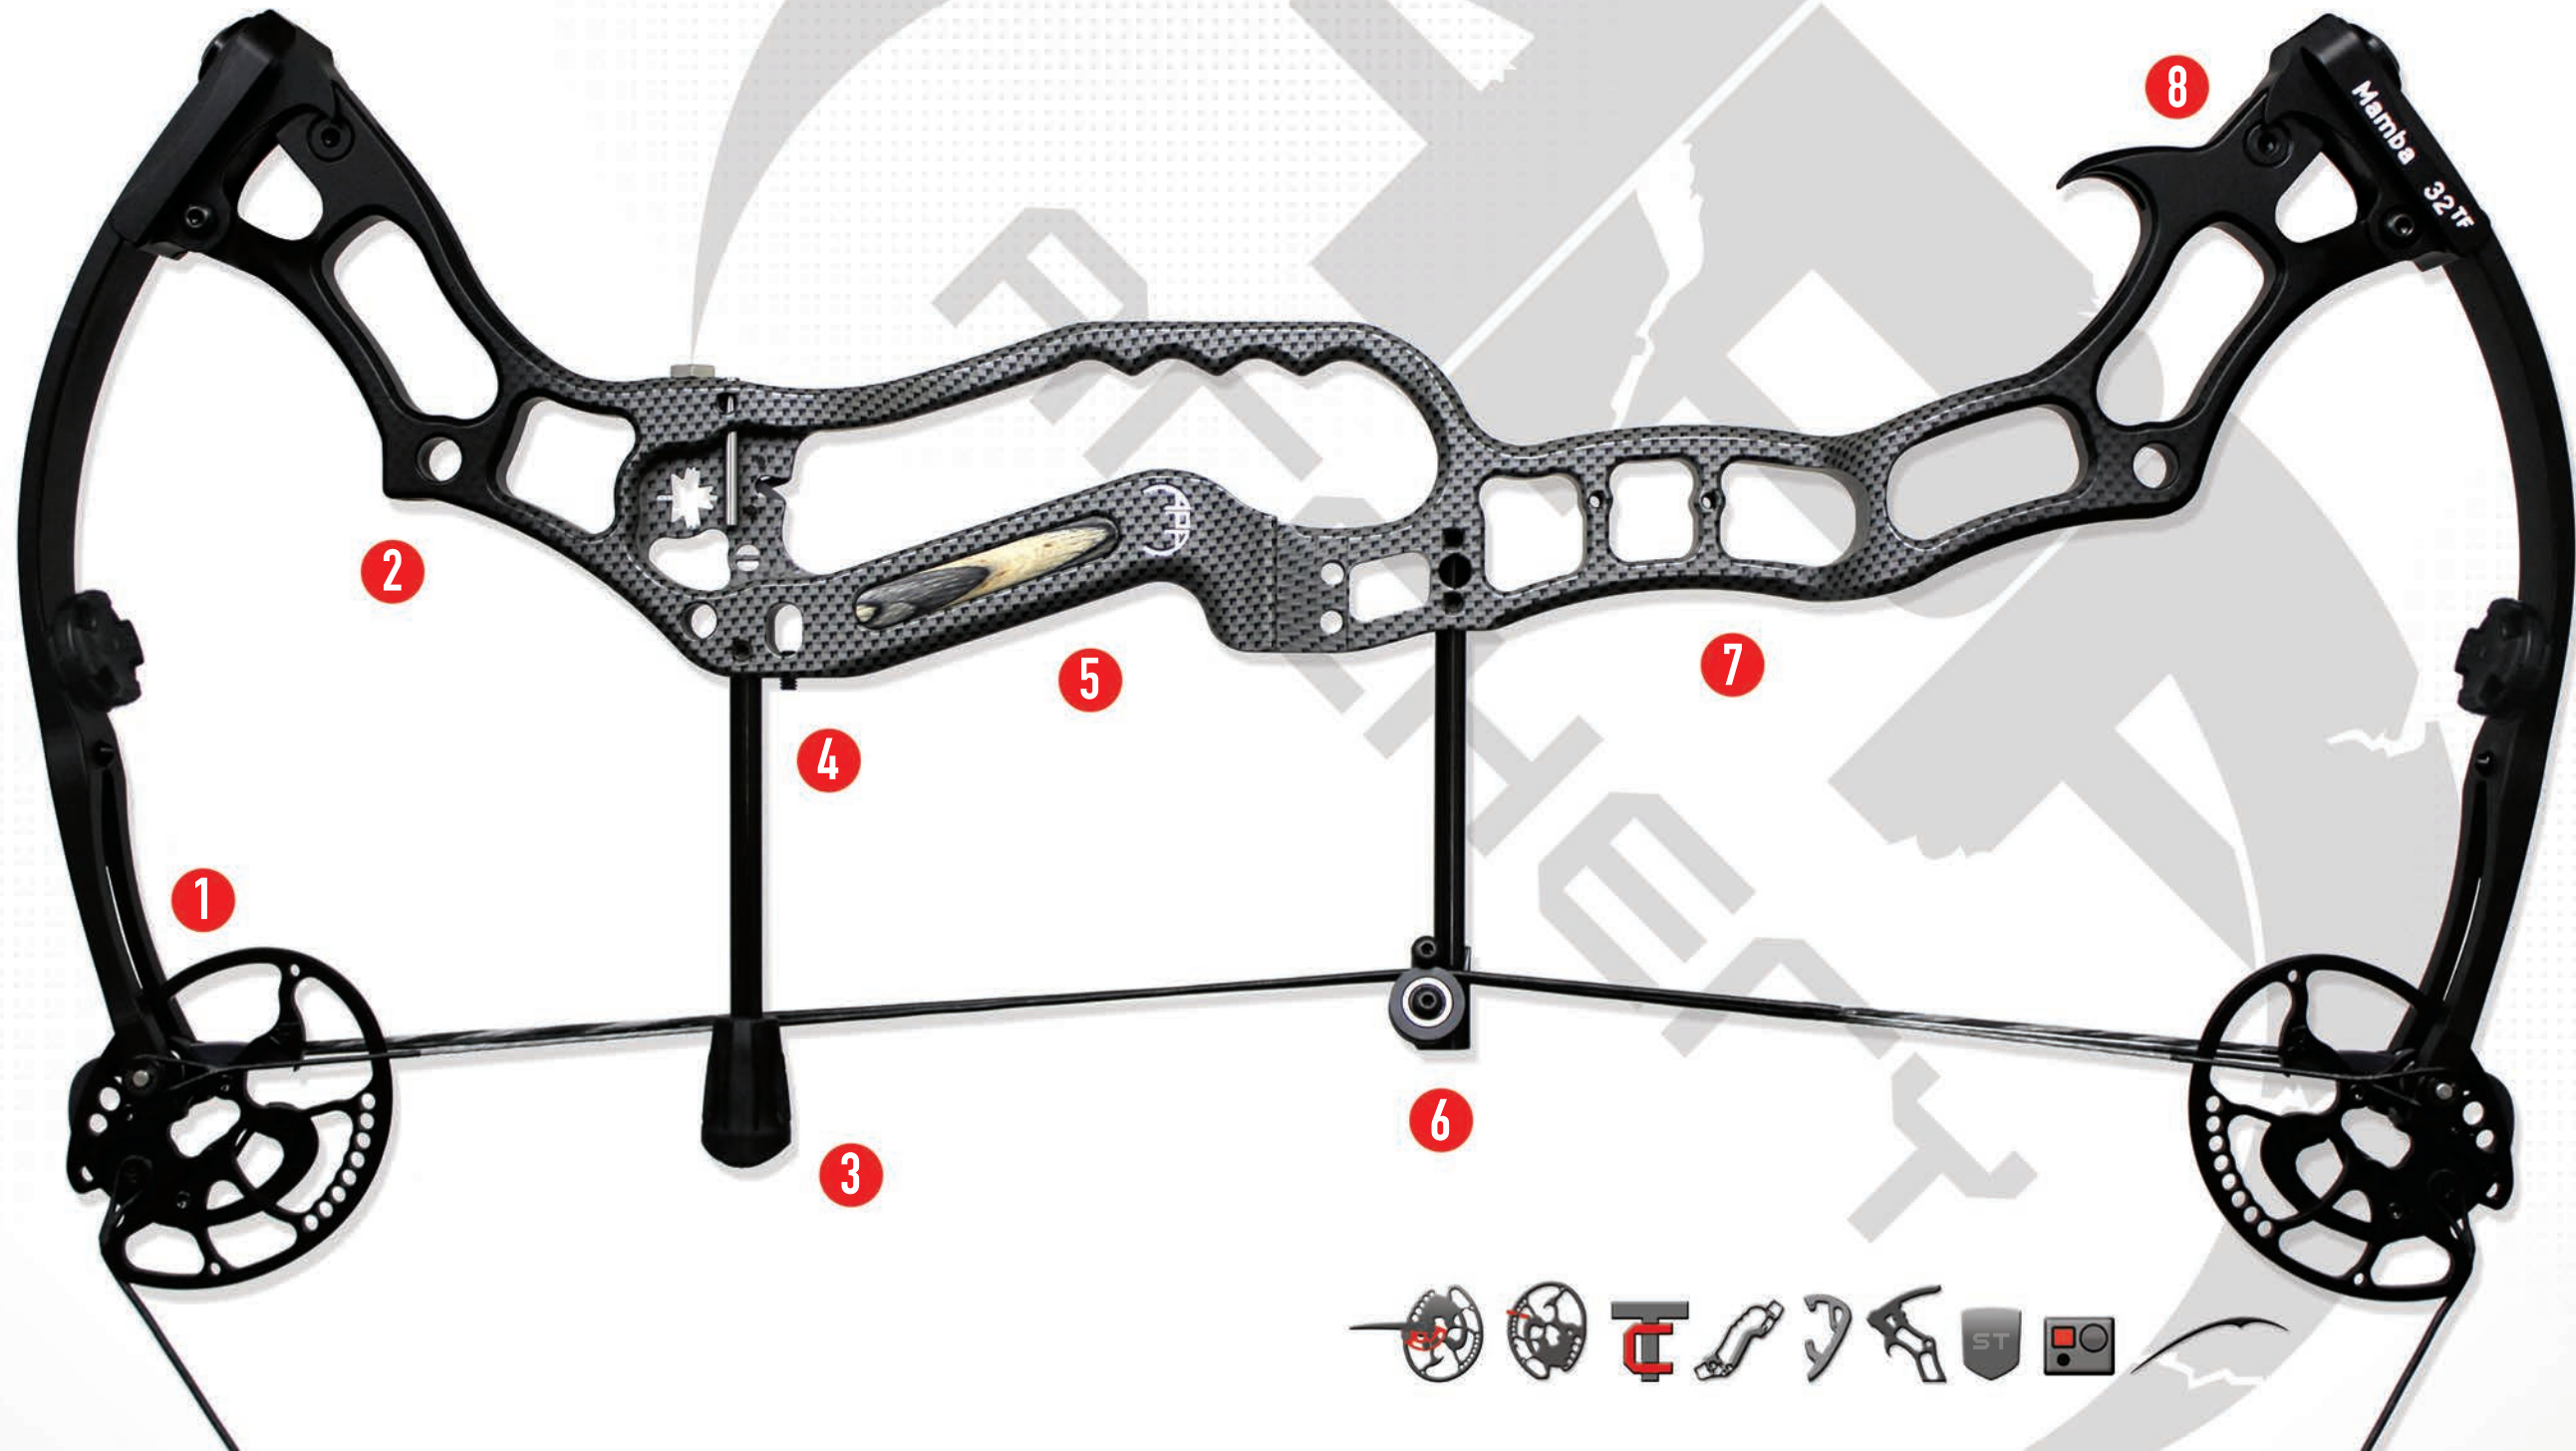

1 EZ TUNE MODS

The EZ Tune draw length modules on our high performance dual cams are easy to tune for optimum speed and arrow flight.

2 REAR STABILIZER MOUNT

Allows archers to properly balance their bow.

3 STRING DAMPENER

Reduces string vibration.

4 DIRECT MOUNT SLING

Promotes safety and ease of use.

5 THIN GRIP

Slender torque-resistant grip.

6 CARBON ROLLER GUIDE

Minimizes string/cable friction.

7 SOFT TOUCH ARMOUR

Minimizes contact noise and is warmer to the touch.

8 CAMERA MOUNT

Capture your hunting experience from a first person view (kit required).

ULTRA SLIM AND COMPACT

FEATURES MORE THAN JUST A BOW