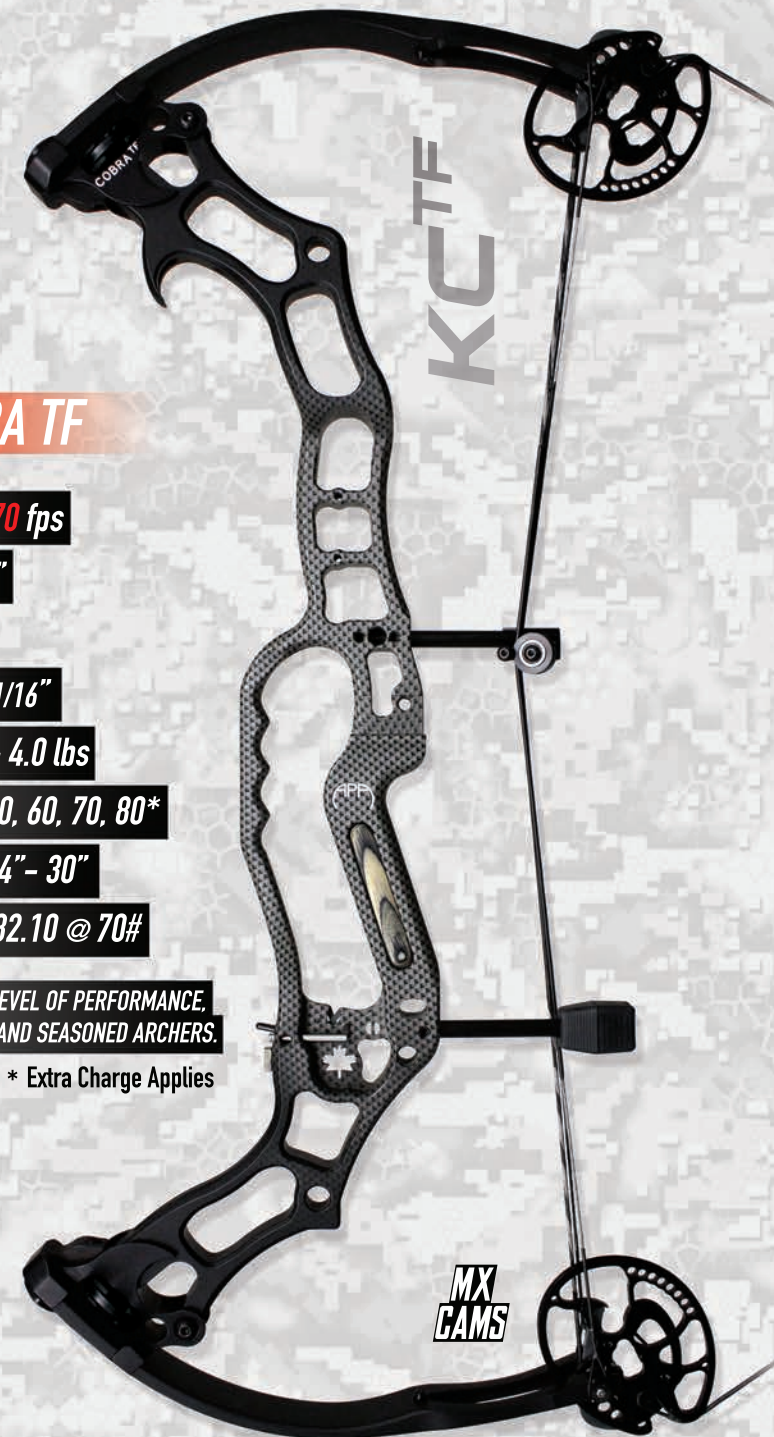

KING COBRA TF

THE **FASTEST**, MOST ADJUSTABLE DUAL CAM BOW **EVER**. READY TO STRIKE WITH EXTREME LEVELS OF KINETIC ENERGY, GENERATING SPEEDS UP TO 370 FPS.

KING COBRA TF

IBO/ATA - up to **370 fps**

Brace Height - **5"**

Let Off - **75%**

Axle to Axle - **34 1/16"**

Physical Weight - **4.0 lbs**

Draw Weights - **50, 60, 70, 80***

Draw Lengths - **24" - 30"**

Kinetic Energy - **82.10 @ 70#**

DELIVERS THE HIGHEST LEVEL OF PERFORMANCE, IDEAL FOR SHORT DRAW AND SEASONED ARCHERS.

* Extra Charge Applies

TWIN FLEX
LIMBS

MX
CAMS

EXTREME ENERGY

KE 121.62 / 80#

MAMBA

THE APA MAMBAS ARE KNOWN TO BE THE FASTEST, MOST ACCURATE AND EASIEST TO TUNE DUAL CAM BOWS ON THE MARKET, PERIOD.

MAMBA 32 TF

IBO/ATA - up to 353 fps

Brace Height - 6 5/8"

Let Off - 75%

Axle to Axle - 32 1/4"

Physical Weight - 3.8 lbs

Draw Weights - 50, 60, 70, 80*

Draw Lengths - 25" - 30 1/2"

Kinetic Energy - 96.87 @ 70#