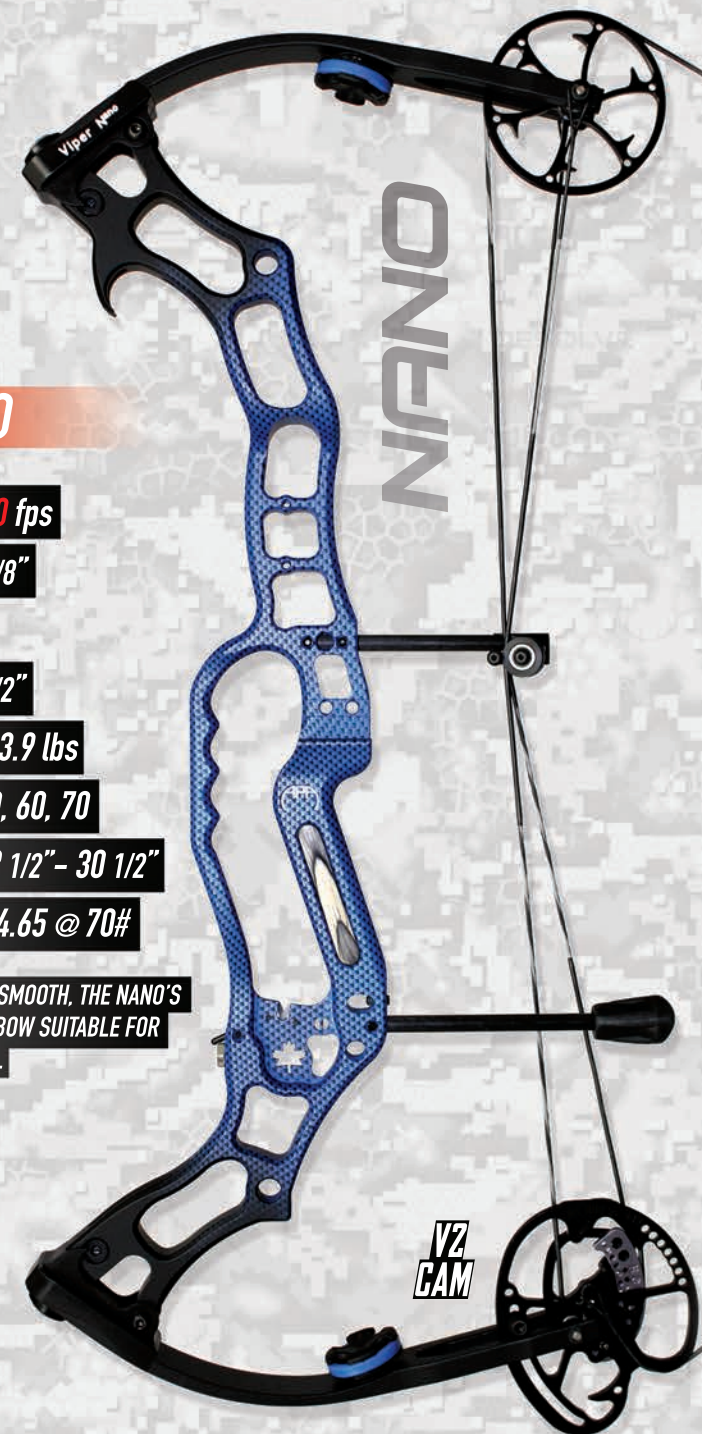

Draw Weights - 40, 50, 60, 70

Draw Lengths - 25" - 30"

Kinetic Energy - 94.14 @ 70#

PERFECT FOR ARCHERS LOOKING TO SHOOT A
LIGHT, COMPACT, HIGH-PERFORMANCE BOW.

TWIN FLEX
LIMBS

VIPER

SMOOTH AND FORGIVING, THE APA VIPERS ARE THE ULTIMATE IN SINGLE CAM TECHNOLOGY. PERSONALIZE THE LET OFF AND FEEL WITH A WIDE RANGE OF ADJUSTABILITY.

VIPER NANO

IBO/ATA - up to 330 fps

Brace Height - 7 1/8"

Let Off - 80%

Axle to Axle - 30 1/2"

Physical Weight - 3.9 lbs

Draw Weights - 50, 60, 70

Draw Lengths - 23 1/2" - 30 1/2"

Kinetic Energy - 84.65 @ 70#

PROVEN ROCK SOLID AND SMOOTH, THE NANO'S VERSATILITY MAKES THIS BOW SUITABLE FOR ARCHERS OF ANY CALIBER.

V2
CAM

VIPER AIR

IBO/ATA - up to 323 fps

Brace Height - 7 3/8"

Let Off - 80%

Axle to Axle - 27 1/2"

Physical Weight - 3.4 lbs

Draw Weights - 40, 50, 60, 70

Draw Lengths - 23" - 30"

Kinetic Energy - 81.10 @ 70#

PERFECT FOR ARCHERS LOOKING TO SHOOT A LIGHT, COMPACT, HIGH-PERFORMANCE BOW.