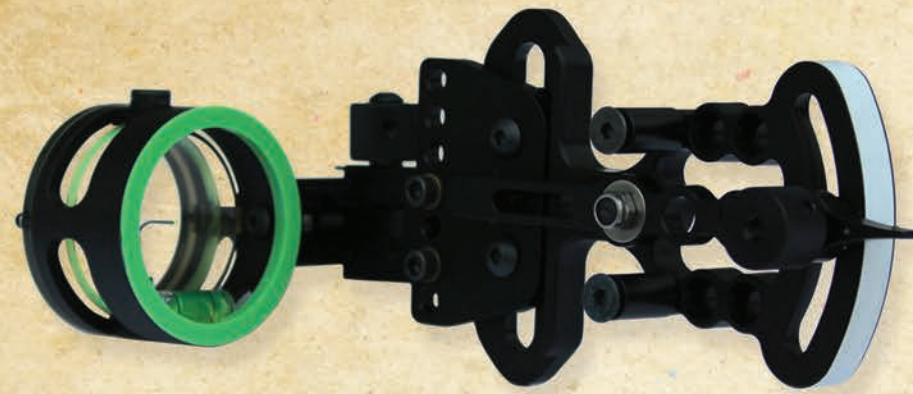

- All metal construction
- No moving parts

SIGHTS

GWS AR-19

- Super tough .019" green fiber optic protected in a stainless steel pin tube
- Single pin adjustable sight provides pin point accuracy
- Precisely machined from aircraft grade aluminum
- Tool-less, micro adjust windage
- Teflon filled bushings