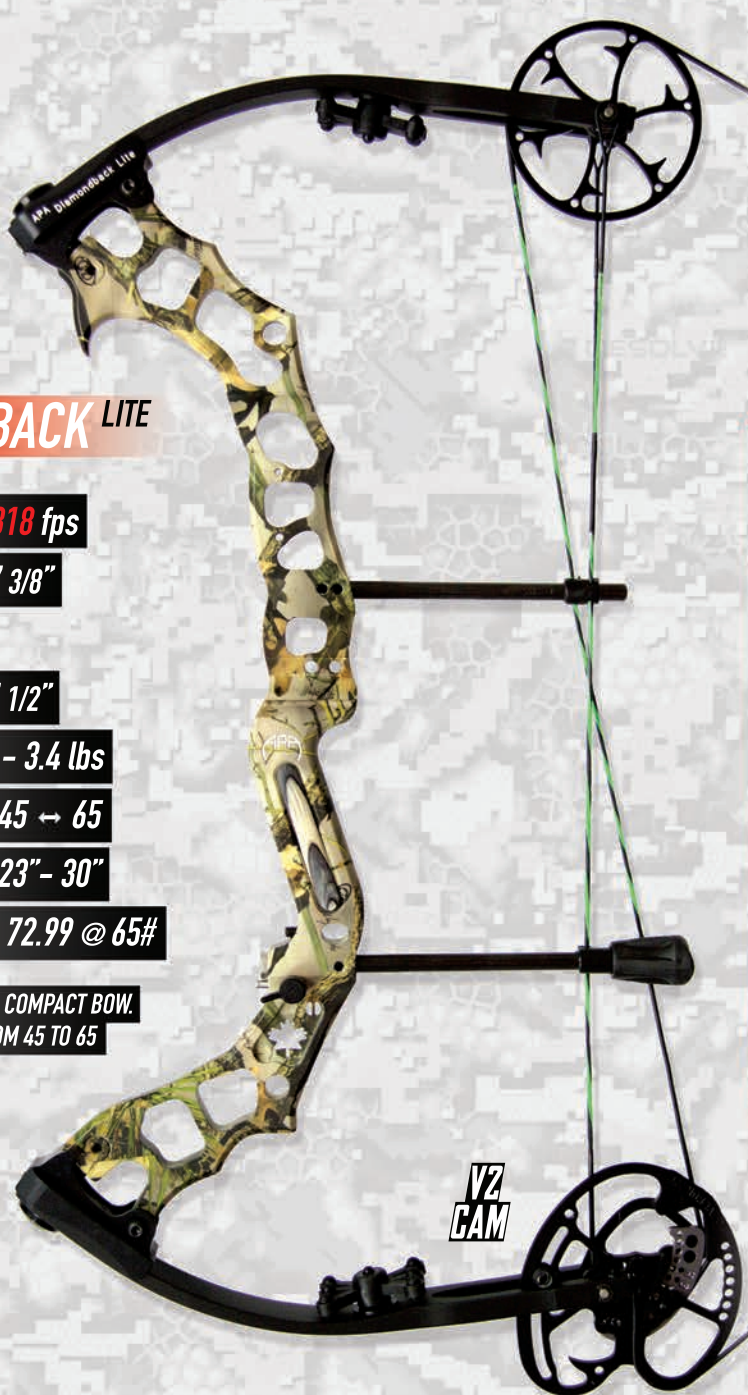

Axle to Axle - 27 1/2"

Physical Weight - 3.4 lbs

Draw Weights - 45 → 65

Draw Lengths - 23" - 30"

Kinetic Energy - 72.99 @ 65#

LIGHTWEIGHT, SMOOTH, COMPACT BOW. FULLY ADJUSTABLE FROM 45 TO 65 POUNDS.

V2
CAM

DIAMONDBACK MICRO

IBO/ATA - up to **295 fps**

Brace Height - 7"

Let Off - 75%

Axle to Axle - 28"

Physical Weight - 2.9 lbs

Draw Weights - 20 → 60

Draw Lengths - 16" - 28"

Kinetic Energy - 57.98 @ 60#