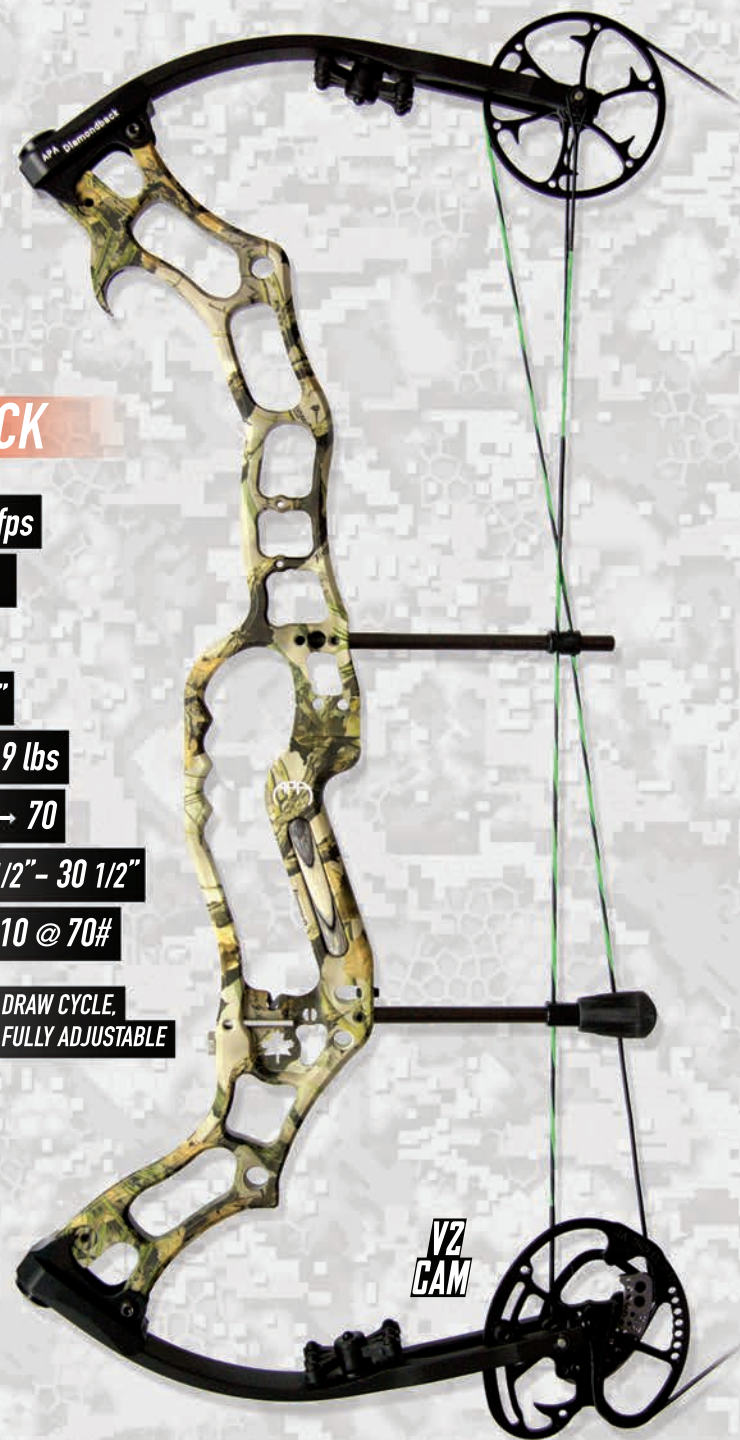

DIAMONDBACK

IBO/ATA - up to **325 fps**

Brace Height - 7"

Let Off - 80%

Axle to Axle - 30 1/2"

Physical Weight - 3.9 lbs

Draw Weights - 50 → 70

Draw Lengths - 23 1/2" - 30 1/2"

Kinetic Energy - 82.10 @ 70#

V2 CAM PROVIDES A GENTLE DRAW CYCLE, PERFECT FOR ALL ARCHERS. FULLY ADJUSTABLE FROM 50 TO 70 POUNDS.

V2
CAM