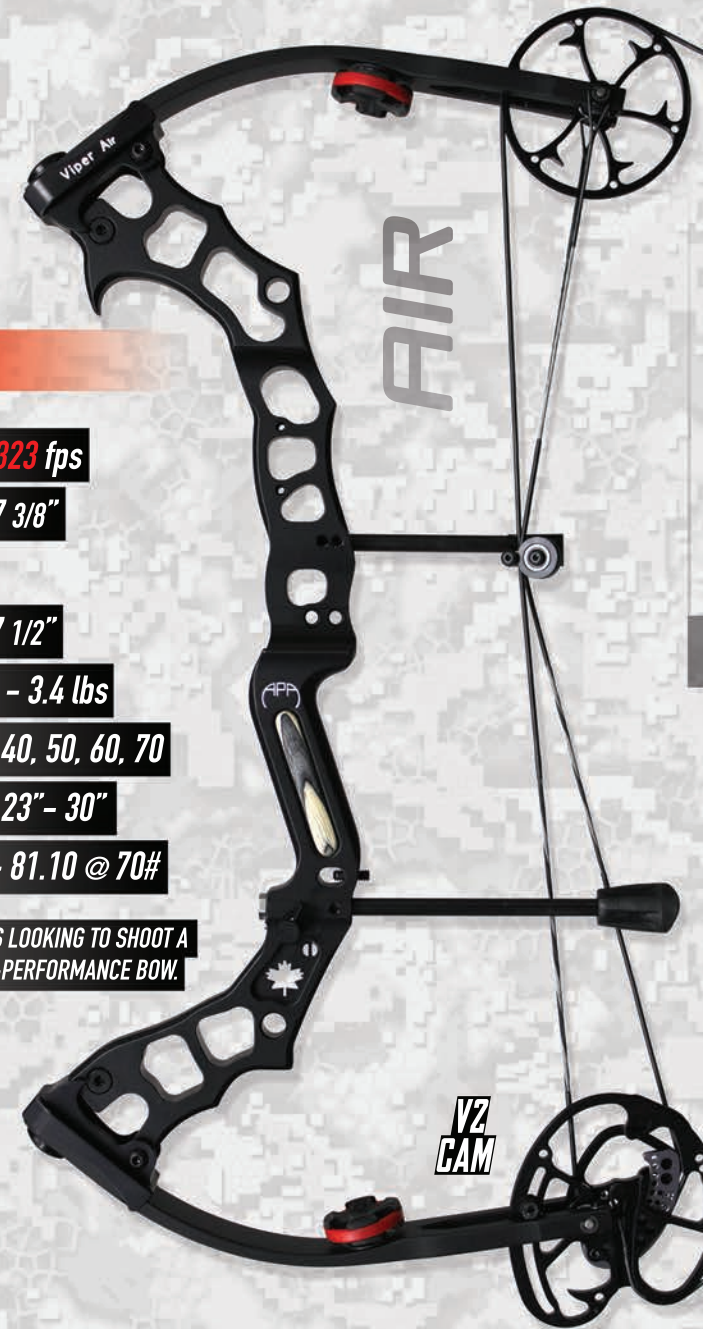

VIPER NANO

IBO/ATA - up to 330 fps

Brace Height - 7 1/8"

Let Off - 80%

Axle to Axle - 30 1/2"

Physical Weight - 3.9 lbs

Draw Weights - 50, 60, 70

Draw Lengths - 23 1/2" - 30 1/2"

Kinetic Energy - 84.65 @ 70#

PROVEN ROCK SOLID AND SMOOTH, THE NANO'S VERSATILITY MAKES THIS BOW SUITABLE FOR ARCHERS OF ANY CALIBER.

V2
CAM

VIPER AIR

IBO/ATA - up to 323 fps

Brace Height - 7 3/8"

Let Off - 80%

Axle to Axle - 27 1/2"

Physical Weight - 3.4 lbs

Draw Weights - 40, 50, 60, 70

Draw Lengths - 23" - 30"

Kinetic Energy - 81.10 @ 70#

PERFECT FOR ARCHERS LOOKING TO SHOOT A LIGHT, COMPACT, HIGH-PERFORMANCE BOW.

V2
CAM

VIPER VENOM^{PKG}

IBO/ATA - up to **315 fps**

Brace Height - **7"**

Let Off - **80%**

Axle to Axle - **29"**

Physical Weight - **3.6 lbs**

Draw Weights - **40 ↔ 60**