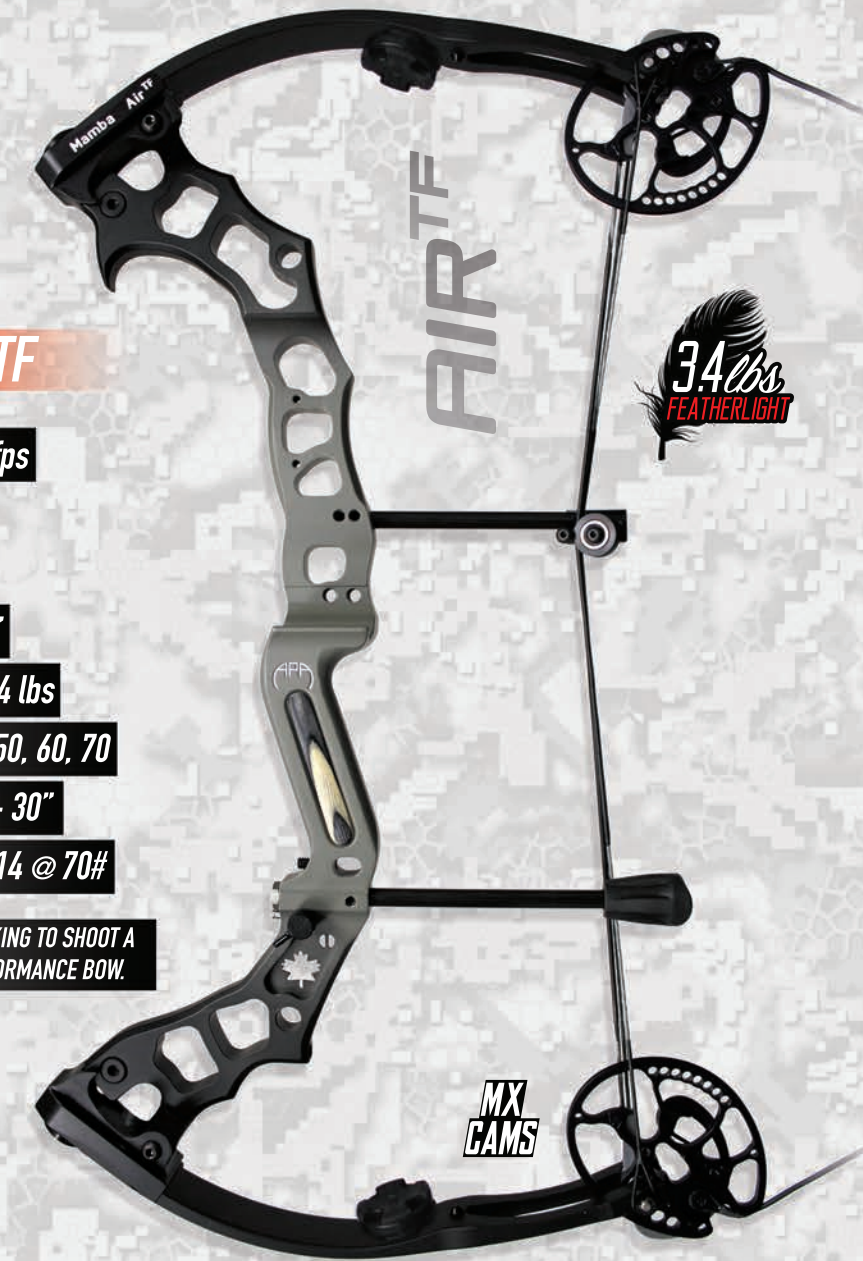

Physical Weight - 4.1 lbs

Draw Weights - 40, 50, 60, 70

Draw Lengths - 27" - 32 1/2"

Kinetic Energy - 86.20 @ 70#

THE MOST ACCURATE, STABLE AND TUNABLE BOW APA HAS EVER BUILT. IT'S GENEROUS BRACE HEIGHT AND ROCK-SOLID FEEL WILL TEAR UP THE 10X.

FEATHERLIGHT DESIGN

HIKE IN LIGHT... PACK OUT HEAVY.

MAMBA AIR TF

IBO/ATA - up to 348 fps

Brace Height - 7"

Let Off - 75%

Axle to Axle - 28 1/2"

Physical Weight - 3.4 lbs

Draw Weights - 40, 50, 60, 70

Draw Lengths - 25" - 30"

Kinetic Energy - 94.14 @ 70#

PERFECT FOR ARCHERS LOOKING TO SHOOT A
LIGHT, COMPACT, HIGH-PERFORMANCE BOW.

TWIN FLEX
LIMBS

VIPER

SMOOTH AND FORGIVING, THE APA VIPERS ARE THE ULTIMATE IN SINGLE CAM TECHNOLOGY. PERSONALIZE THE LET OFF AND FEEL WITH A WIDE RANGE OF ADJUSTABILITY.

VIPER NANO

IBO/ATA - up to 330 fps

Brace Height - 7 1/8"

Let Off - 80%

Axle to Axle - 30 1/2"

Physical Weight - 3.9 lbs

Draw Weights - 50, 60, 70

Draw Lengths - 23 1/2" - 30 1/2"