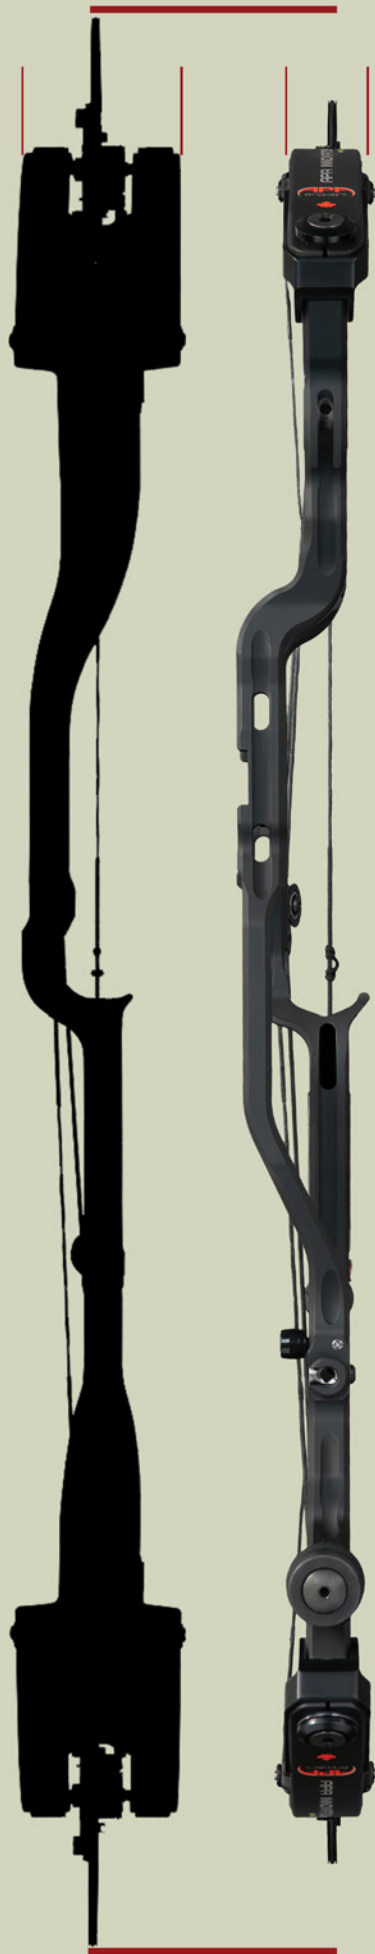

### APA CENTER SHOT INDICATOR

APA's new Center Shot Indicator makes setting up a bow easier than ever. Simply remove your cam lock pin from the tool center, insert into the precision drilled hole on the riser above the arrow, adjust your arrow rest left or right to align your arrow with the laser etched indicator line and you are set.

### APA NOCKPOINT ALIGNMENT ZONE

APA's Nock Point Alignment Zone allows you to correctly align the vertical positioning of the arrow's nock point. Simply look at the bow from a side view and adjust your arrow rest/ nock in parallel to the machined lines on the riser and your nock point is set, no bow square required.

### APA Torque-Free Limb Anchor

APA's all new Torque-Free Limb Anchor gives you the perfect place to securely tie in your limb driven drop away rests. Placed in the perfect spot to eliminate side to side torque on your limb forks for increased accuracy.

### APA ROTATING DRAW STOP

APA's Rotating Draw Stop enables a rock-solid back wall at any draw length or draw weight, while still providing the highest level of performance. A true game changer.

ULTRA SLIM AND COMPACT