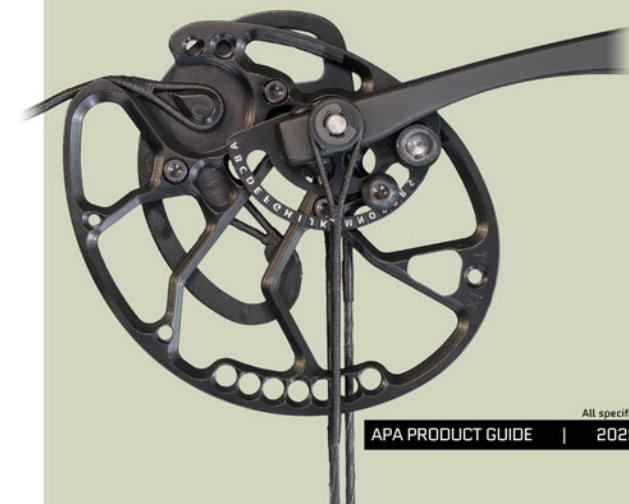

APA PRO CONNECT SIGHT

The Pro-Connect Sight mount offers a new flush sight retaining system, using a recessed track designed to accept many of the popular dovetail sights on the market today. This sight mounting system allows the sight to be moved in closer to the true center of the bow, providing the archer with a more balanced and sleek profile.

APA PRO CONNECT STABILIZER

The revolutionary Pro-Connect Stabilizer mount allows the user to quickly lock and remove various stabilizers on the market today. The new stabilizer mount is located on both front stabilizer mounting positions of the bow.

APA PRO CONNECT BOW SLING

The Pro-Connect Sling is an easy connect system to attach and detach a bow sling from the bow with ease, making it functional for all hunting conditions. This easy connect bow sling provides hunters with even more back country carrying power.

APA DRAWBOARD ADAPTER

Easily slide the adapter over the bow's grip, lock it into place, and you're ready to use the draw board with an APA bow. This Draw Board Adapter provides a simple way to synchronize your cam timing effortlessly. Compatible with APA bows (2020 and newer)

APA CENTER SHOT INDICATOR

APA's new Center Shot Indicator makes setting up a bow easier than ever. Simply remove your cam lock pin from the tool center, insert into the precision drilled hole on the riser above the arrow, adjust your arrow rest left or right to align your arrow with the laser etched indicator line and you are set.

APA NOCKPOINT ALIGNMENT ZONE

APA's Nock Point Alignment Zone allows you to correctly align the vertical positioning of the arrow's nock point. Simply look at the bow from a side view and adjust your arrow rest/ nock in parallel to the machined lines on the riser and your nock point is set, no bow square required.