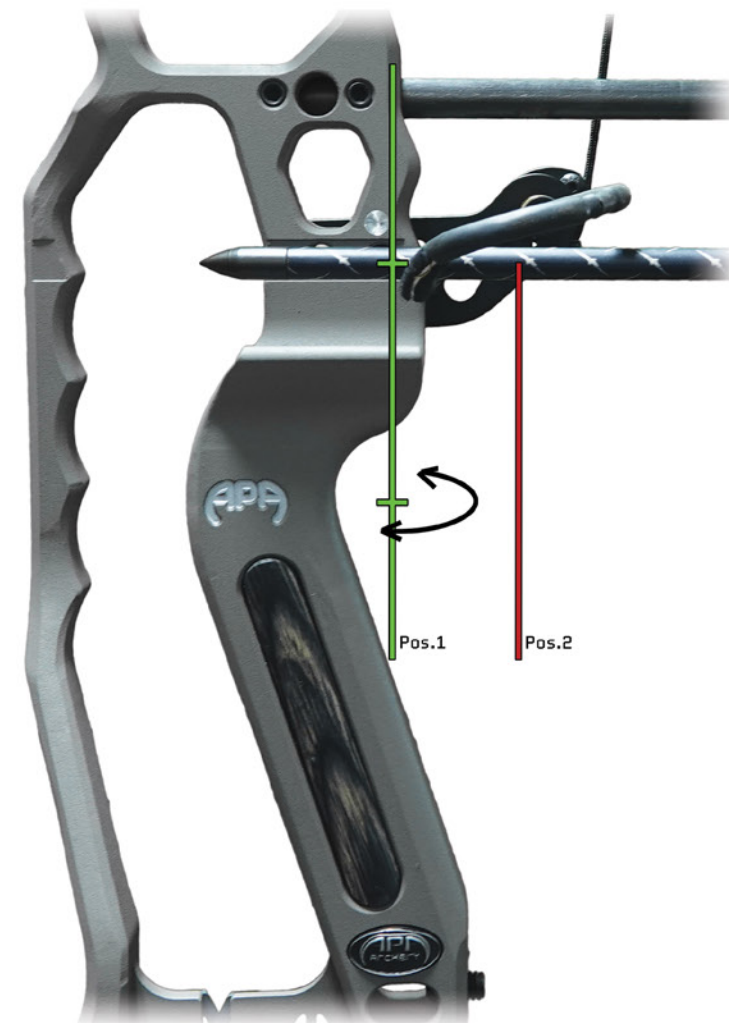

APA TWISTER 360

Left / Right Hand Specific

- All metal construction machined from aircraft grade aluminum, brass and stainless steel
- Complete with noise reducing fleece
- Micro adjustable left and right
- APA's Forward Launch Position
- Does not affect cam timing
- Whisper quiet
- Side Load Capable
- Any Fletch Configuration
- Can be used with 3 or 4 Fletching
- Full Containment
- Easy Set up

**TESTED. TRUSTED.
TOUGH**

APA SAFARI LITE

Left / Right Hand Compatible

APA's Safari Lite is a lightweight, rugged, reliable, all metal construction, full containment rest. It automatically sets itself to the correct angle for optimum fletching clearance. Fleece provides whisper quiet performance. No moving parts.

APA SAFARI TRADITIONAL

Left / Right Hand Specific

APA's Safari Traditional automatically sets itself to the correct angle for optimum fletching clearance. Fully adjustable to get the most accuracy from a finger shot bow. An excellent safe choice for the younger archer. No moving parts.

OPTIMUM
CLEARANCE

Lets Talk Accuracy

Pos 1.

1. APA Twister 360 shown in position 1 illustrates
2. APA's exclusive Forward Launch Position
   - Longer Arrow support throughout the shot
   - Positions arrow directly above the grip pivot point
   - Minimized Bow/Hand Torque
   - End Result - Increased Accuracy

Pos 2.

1. Disadvantages of other Rests
2. Other arrow rests support the arrow behind the grip pivot point
   - End Result - Decreased Accuracy