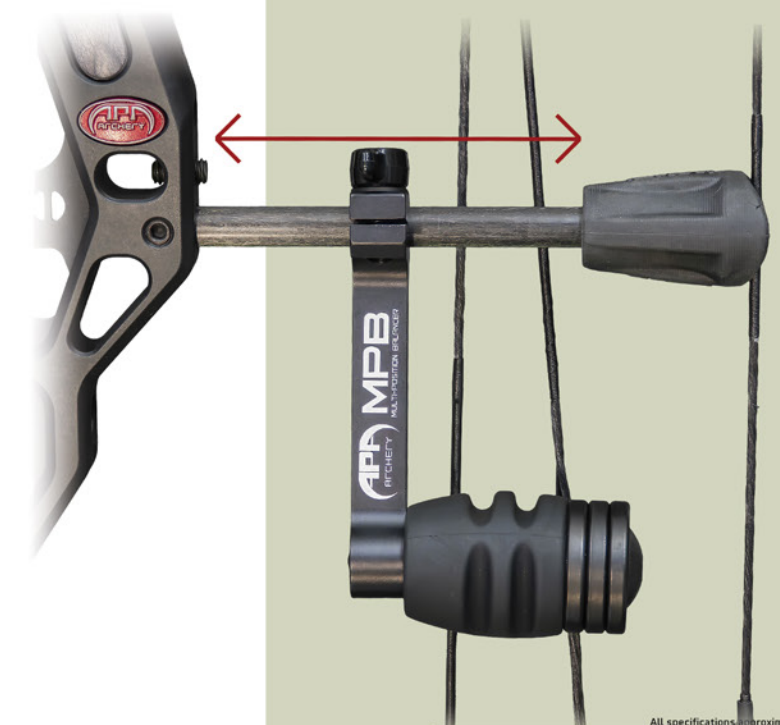

APA BOW WINCH

No Rope, No Problem. Taking functionality to the next level, APA has come up with the ultimate backcountry accessory. We have designed this product so versatile it can attach to your bow in 2 separate ways, while operating flawlessly in all applications. Designed to save pack space and forgotten ropes, the Bow Winch will lift your bow up to your tree stand and stores easily in a nice compact spool integrated directly into the riser of your APA bow.

Comes Standard in Black Color.

APA INTEGRATED WINCH

Mounted integrally inside compatible APA bow models for optimal performance. Easy locking system allowing you to hoist your bow in the field, weighing in at 2oz. Must be factory installed at time of bow purchase.

NO
ROPE
NO
PROBLEM

BALANCE YOUR BOW

APA MULTI-POSITION BALANCER

APA's patented compact and innovative string stop mounted stabilizer / dampener is engineered to control the front to back, side to side balance of your bow, minimizing hand torque. It maintains a sleek profile for all scenarios. Quick easy one screw adjustment. Total weight 6 oz, with 3 removable 1oz disc weights.

Comes standard in Black Color.