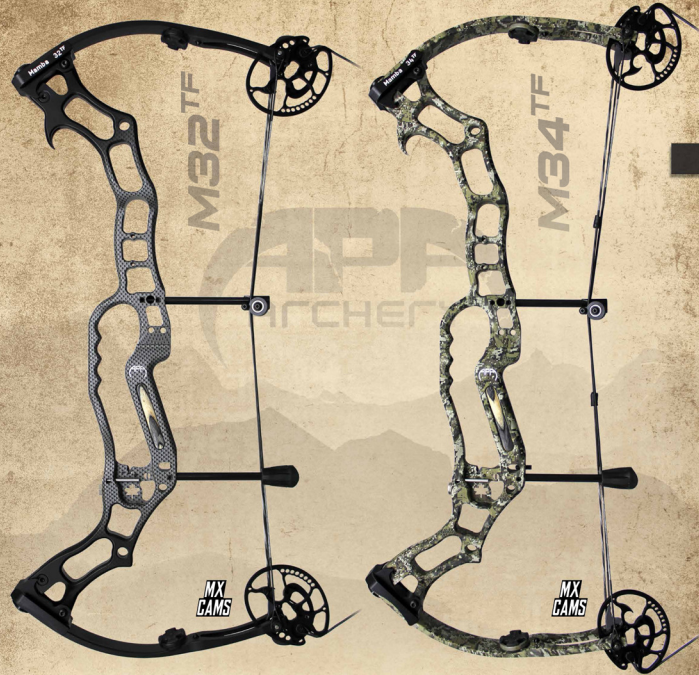

MAMBA 34 TF

355 FPS **6 1/8"** **34 1/8"** **97.97** **80%**