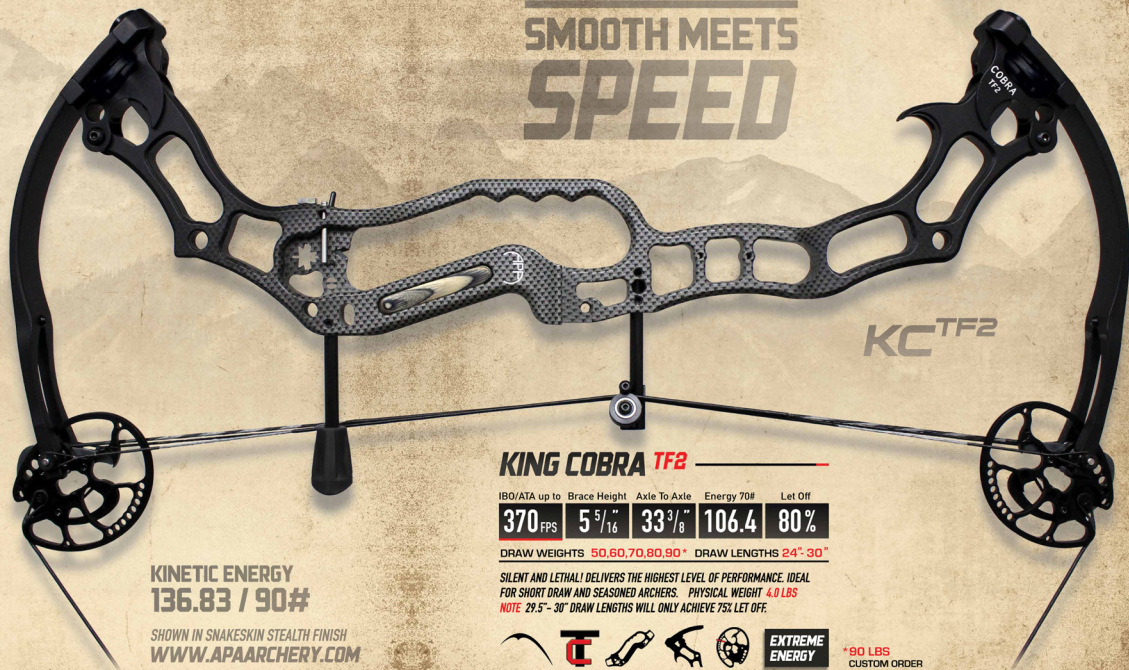

KC^{TF2}

KING COBRA **TF2**

IBO/ATA up to	Brace Height	Axle To Axle	Energy 70#	Let Off
370 FPS	5 5/16"	33 3/8"	106.4	80%
DRAW WEIGHTS 50,60,70,80,90* DRAW LENGTHS 24"-30"				

KINETIC ENERGY
136.83 / 90#

SHOWN IN SNAKESKIN STEALTH FINISH
WWW.APAARCHERY.COM

EXTREME ENERGY

*90 LBS
CUSTOM ORDER