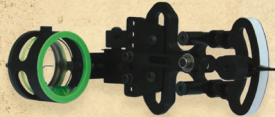

ACCESSORIES

WASP OPTIMIZER LITE OL-5519

GWS AR-19

TRUGLO CARBON HYBRID

TRUGLO CARBON XS

III SIGHTS