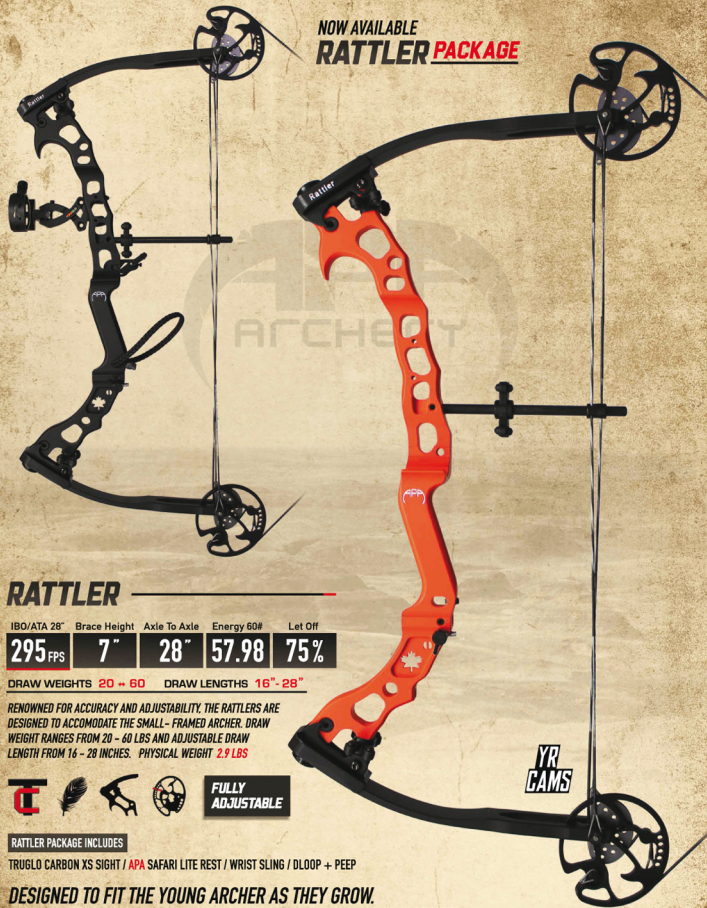

NOW AVAILABLE
RATTLER PACKAGE

RATTLER

IBO/ATA 28"	Brace Height	Axle To Axle	Energy 60#	Let Off
295 FPS	7"	28"	57.98	75%

DRAW WEIGHTS **20 - 60** DRAW LENGTHS **16" - 28"**

**FULLY
ADJUSTABLE**

**YR
GAMS**

RATTLER PACKAGE INCLUDES

**DESIGNED TO FIT THE YOUNG ARCHER AS THEY GROW.
THE HIGHEST QUALITY YOUTH MODEL AVAILABLE ON THE MARKET.**

WE ARE NOT THE SAME